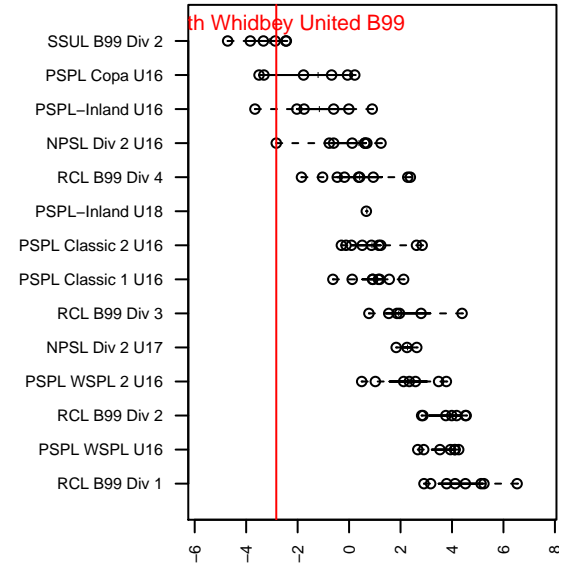

South Whidbey United B99

South Whidbey Youth SC
Clinton, WA
B99 total strength=967
attack=2.9 defense=1.09
fall league = NPSL Div 2 U16

alt names used:
South Whidbey Island United

Venues played:
2015 NPSL Division 2 U16

**attack and defense variance (black dot)
relative to other teams
and top 10 in region**

**attack and defense rating
relative to others at age
and all opponents in last 13 months**

Performance relative to 13 month average